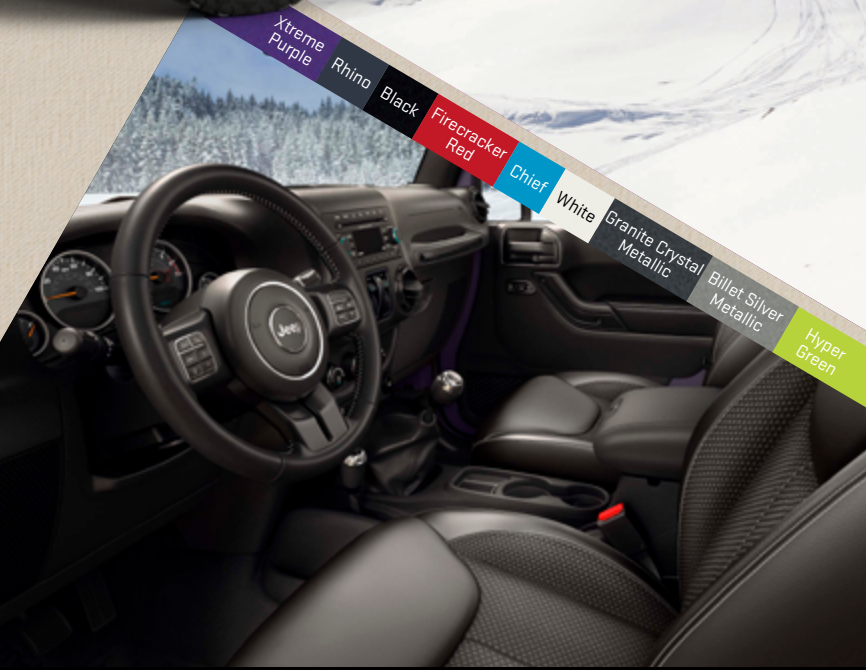

[BUILD & PRICE](#) > [SEARCH NEW INVENTORY](#) >

2017 JEEP WRANGLER

WINTER

DESIGNED TO THRILL

Inspired by winter athletes who go beyond the boundaries, the Wrangler Winter has a don't-hold-back attitude and is equipped for action for those who want to take life head-on.

- BFGOODRICH[®] ALL-TERRAIN KO2[™] OFF-ROAD TIRES
- ALL-WEATHER SLUSH MATS
- HEATED LEATHER-TRIMMED FRONT SEATS WITH CLOTH INSERTS
- PIANO BLACK INTERIOR ACCENTS
- REMOTE START SYSTEM²
- ALPINE[®] PREMIUM AUDIO SYSTEM
- POWER CONVENIENCE GROUP
- CONNECTIVITY GROUP, INCLUDING UCONNECT[®] VOICE COMMAND¹