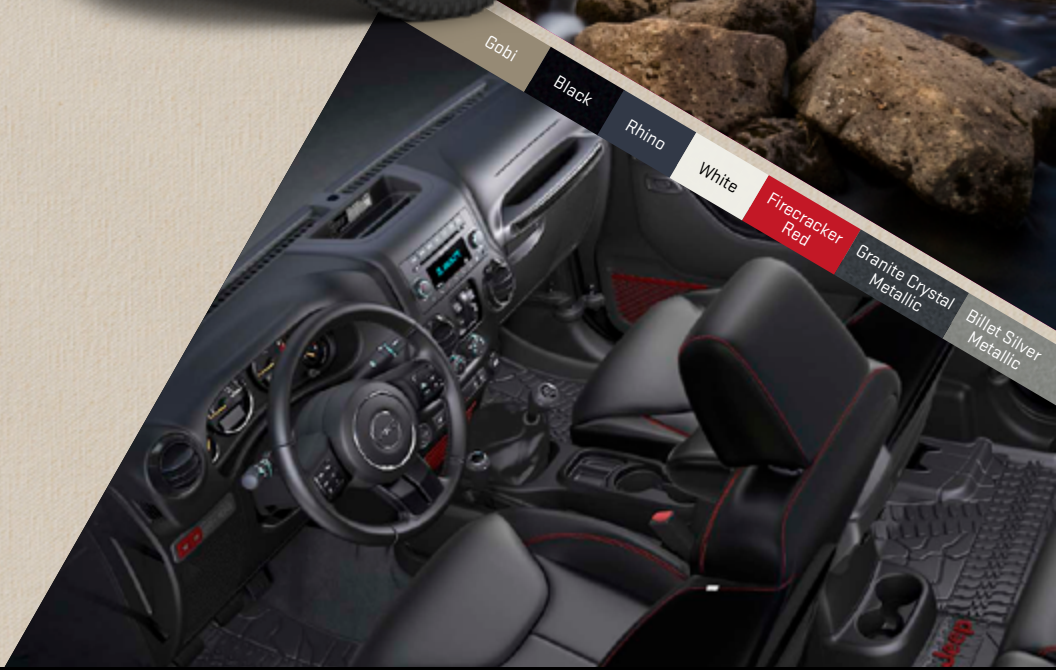

POWER DOME VENTED HOOD
WITH MATTE BLACK DECALS

PREMIUM OFF-ROAD ROCK RAILS WITH
TREAD PLATES

WINCH-CAPABLE STEEL BUMPERS

BLACK TAILLAMP GUARDS

BLACK ALUMINUM FUEL FILLER DOOR

MILITARY-INSPIRED DANA® 44
FRONT AXLE

HEAVY-DUTY CAST
DIFFERENTIAL COVERS

1/2-INCH SUSPENSION LIFT

17-INCH PAINTED GRANITE CRYSTAL
ALUMINUM WHEELS

BFGOODRICH® OFF-ROAD TIRES

SLUSH MATS WITH RED LOGO

MIDNIGHT STAR INTERIOR ACCENTS

“RUBICON™” DASH PLAQUE

HEATED LEATHER-TRIMMED FRONT SEATS
WITH RED ACCENT STITCHING

POWER CONVENIENCE GROUP

CONNECTIVITY GROUP, INCLUDING
UCONNECT® VOICE COMMAND¹*

JEEP TRAIL RATED² KIT