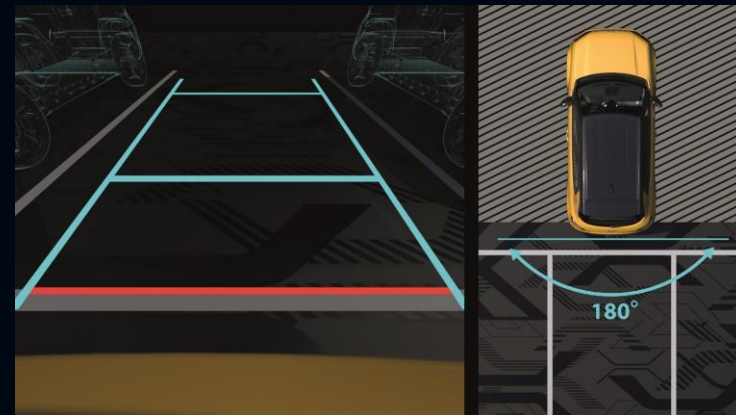

180 DEGREE REAR PARKING CAMERA WITH DRONE VIEW

The Altitude Rear Parking Camera with 180 degree functionality and Drone View will make parking your Jeep Avenger anywhere utterly effortless.