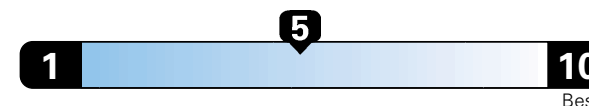

You spend

\$750

in fuel costs

over 5 years

compared to the average new vehicle.

Annual fuel cost

\$1,550

Fuel Economy & Greenhouse Gas Rating (tailpipe only)