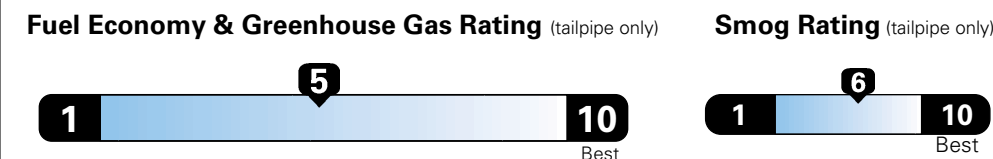

MANUFACTURER'S SUGGESTED RETAIL PRICE OF THIS MODEL INCLUDING DEALER PREPARATION

Base Price: \$21,495

JEOP RENEGADE LATITUDE 4X2
Exterior Color: Black Exterior Paint
Interior Color: Black Interior Color
Interior: Deluxe Cloth High-Back Bucket Seats
Engine: 2.4-Liter I4 MultiAir® Engine
Transmission: 9-Speed 948TE Automatic Transmission

For more information visit: www.jeep.com
 or call 1-877-IAM-JEEP

FCA US LLC

Fuel Economy and Environment

**Flexible Fuel Vehicle
 Gasoline-Ethanol (E85)**

**You spend
 \$250
 in fuel costs
 over 5 years
 compared to the
 average new vehicle.**

**Annual fuel cost
 \$1,450**

Actual results will vary for many reasons, including driving conditions and how you drive and maintain your vehicle. The average new vehicle gets 26 MPG and cost \$7,000 to fuel over 5 years. Cost estimates are based on 15,000 miles per year at \$2.45 per gallon. This is a dual fueled automobile. MPGe is miles per gasoline gallon equivalent. Vehicle emissions are a significant cause of climate change and smog.