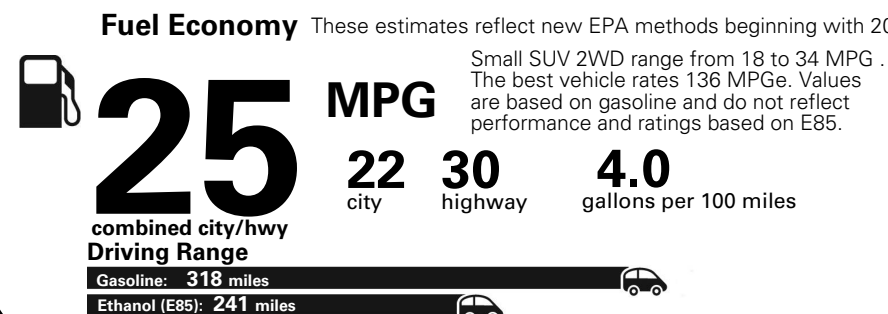

MANUFACTURER'S SUGGESTED RETAIL PRICE OF THIS MODEL INCLUDING DEALER PREPARATION

Base Price: \$21,495

JEOP RENEGADE LATITUDE 4X2
Exterior Color: Black Exterior Paint
Interior Color: Black Interior Color
Interior: Deluxe Cloth High-Back Bucket Seats
Engine: 2.4-Liter I4 MultiAir® Engine
Transmission: 9-Speed 948TE Automatic Transmission

For more information visit: www.jeep.com
 or call 1-877-IAM-JEEP

FCA US LLC

Fuel Economy and Environment

**Flexible Fuel Vehicle
 Gasoline-Ethanol (E85)**

**You spend
 \$250
 in fuel costs
 over 5 years
 compared to the
 average new vehicle.**