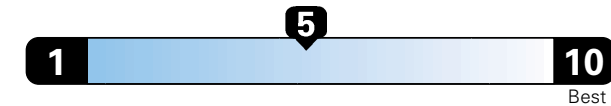

2018 MODEL YEAR

Jeep RENEGADE TRAILHAWK 4X4

For more information visit: www.jeep.com
or call 1-877-IAM-JEEP

FCA US LLC

THIS VEHICLE IS MANUFACTURED TO MEET SPECIFIC UNITED STATES REQUIREMENTS. THIS VEHICLE IS NOT MANUFACTURED FOR SALE OR REGISTRATION OUTSIDE OF THE UNITED STATES.

MANUFACTURER'S SUGGESTED RETAIL PRICE OF THIS MODEL INCLUDING DEALER PREPARATION

Base Price: $26,945

JEOP RENEGADE TRAILHAWK 4X4
Exterior Color: Granite Crystal Metallic Clear-Coat Exterior Paint
Interior Color: Black Interior Colors
Interior: Premium Leather-Trimmed Bucket Seats
Engine: 2.4L I4 M-Air Engine
Transmission: 9-Speed 948TE Automatic Transmission

STANDARD EQUIPMENT (UNLESS REPLACED BY OPTIONAL EQUIPMENT)
FUNCTIONAL/SAFETY FEATURES

Advanced Multistage Front Airbags
Supplemental Side-Curtain Front and Rear Airbags
Supplemental Front Seat-Mounted Side Airbags
Keyless Go Push Button Start
ParkView® Rear Back Up Camera
Transmission Skid Plate
Transfer Case Skid Plate
Fuel Tank Skid Plate Shield
Front Suspension Skid Plate
Anti-Lock 4-Wheel Disc Brakes
Electronic Stability Control
Electronic Roll Mitigation
Selec-Terrain™ System with Rock Mode
All Speed Traction Control
Speed Control
Capless Fuel Fill
Daytime Running Lamp System
Hill Descent Control
Hill Start Assist
Full Size Spare Tire
Tire Pressure Monitoring Display
Rain Sensitive Windshield Wipers